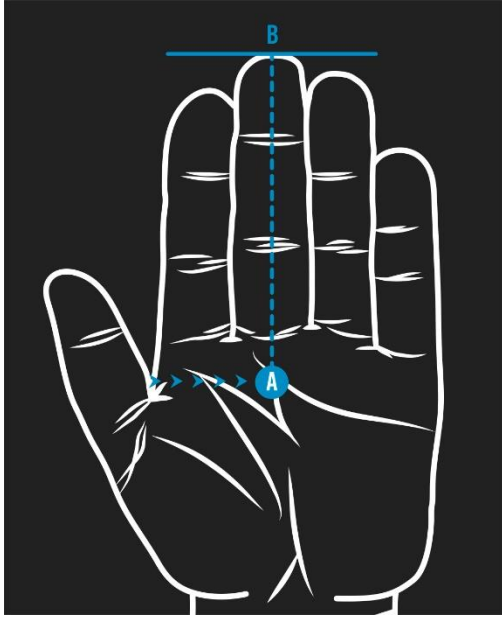

Mechanix Gloves Size Chart

Finger Length Measure

From position A to B.

Palm Width Measure

From position A to B.

Size	Finger Length	Palm Width
Men's Sizing		
XXX-Small	3 ⁷ / ₈ in - 4 ¹ / ₄ in	< 2 in.
XX-Small	4 ¹ / ₄ in - 4 ¹ / ₂ in	2 in - 2 ¹ / ₄ in
X-Small	4 ¹ / ₂ in - 4 ⁷ / ₈ in	2 ¹ / ₄ in - 2 ¹ / ₂ in
Small	4 ⁷ / ₈ in - 5 ¹ / ₈ in	2 ¹ / ₂ in - 3 in
Medium	5 ¹ / ₈ in - 5 ³ / ₈ in	3 in - 3 ³ / ₈ in
Large	5 ³ / ₈ in - 5 ³ / ₄ in	3 ³ / ₈ in - 3 ⁷ / ₈ in
X-Large	5 ³ / ₄ in - 6 in	3 ⁷ / ₈ in - 4 ³ / ₈ in
XX-Large	6 in - 6 ¹ / ₄ in	4 ³ / ₈ in - 4 ³ / ₄ in
XXX-Large	6 ¹ / ₄ in - 6 ¹ / ₂ in	4 ³ / ₄ in - 5 ³ / ₈ in
Women's Sizing		
Small	3 ⁷ / ₈ in - 4 ¹ / ₈ in	2 ¹ / ₈ in - 2 ¹ / ₂ in
Medium	4 ¹ / ₈ in - 4 ³ / ₈ in	2 ¹ / ₂ in - 3 in
Large	4 ³ / ₈ in - 4 ¹ / ₂ in	3 in - 3 ³ / ₈ in

- Measurements are in inches, unless otherwise noted.
- If you're between sizes, we recommend sizing down for a snug fit.
- Winter Insulated Gloves and style NSLE-55 run slightly small.