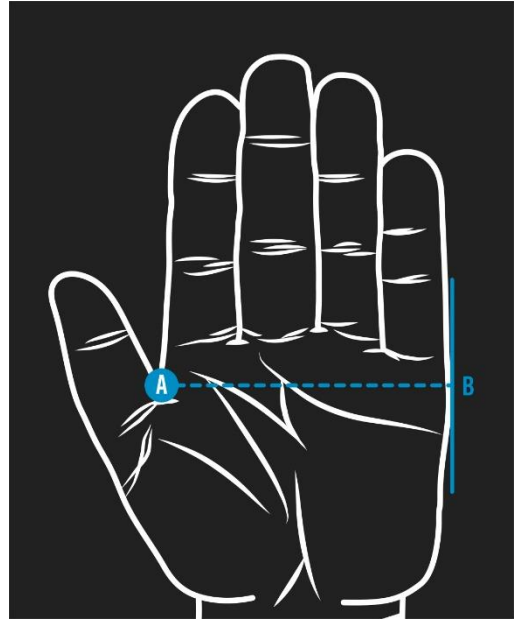

Mechanix Gloves Size Chart

Finger Length Measure

From position A to B.

Palm Width Measure

From position A to B.

Size	Finger Length	Palm Width
Men's Sizing		
XXX-Small	3 ⁷ / ₈ in - 4 ¹ / ₄ in	< 2 in.
XX-Small	4 ¹ / ₄ in - 4 ¹ / ₂ in	2 in - 2 ¹ / ₄ in
X-Small	4 ¹ / ₂ in - 4 ⁷ / ₈ in	2 ¹ / ₄ in - 2 ¹ / ₂ in
Small	4 ⁷ / ₈ in - 5 ¹ / ₈ in	2 ¹ / ₂ in - 3 in
Medium	5 ¹ / ₈ in - 5 ³ / ₈ in	3 in - 3 ³ / ₈ in
Large	5 ³ / ₈ in - 5 ³ / ₄ in	3 ³ / ₈ in - 3 ⁷ / ₈ in
X-Large	5 ³ / ₄ in - 6 in	3 ⁷ / ₈ in - 4 ³ / ₈ in
XX-Large	6 in - 6 ¹ / ₄ in	4 ³ / ₈ in - 4 ³ / ₄ in
XXX-Large	6 ¹ / ₄ in - 6 ¹ / ₂ in	4 ³ / ₄ in - 5 ³ / ₈ in
Women's Sizing		
Small	3 ⁷ / ₈ in - 4 ¹ / ₈ in	2 ¹ / ₈ in - 2 ¹ / ₂ in
Medium	4 ¹ / ₈ in - 4 ³ / ₈ in	2 ¹ / ₂ in - 3 in
Large	4 ³ / ₈ in - 4 ¹ / ₂ in	3 in - 3 ³ / ₈ in

- Measurements are in inches, unless otherwise noted.
- If you're between sizes, we recommend sizing down for a snug fit.
- Winter Insulated Gloves and style NSLE-55 run slightly small.