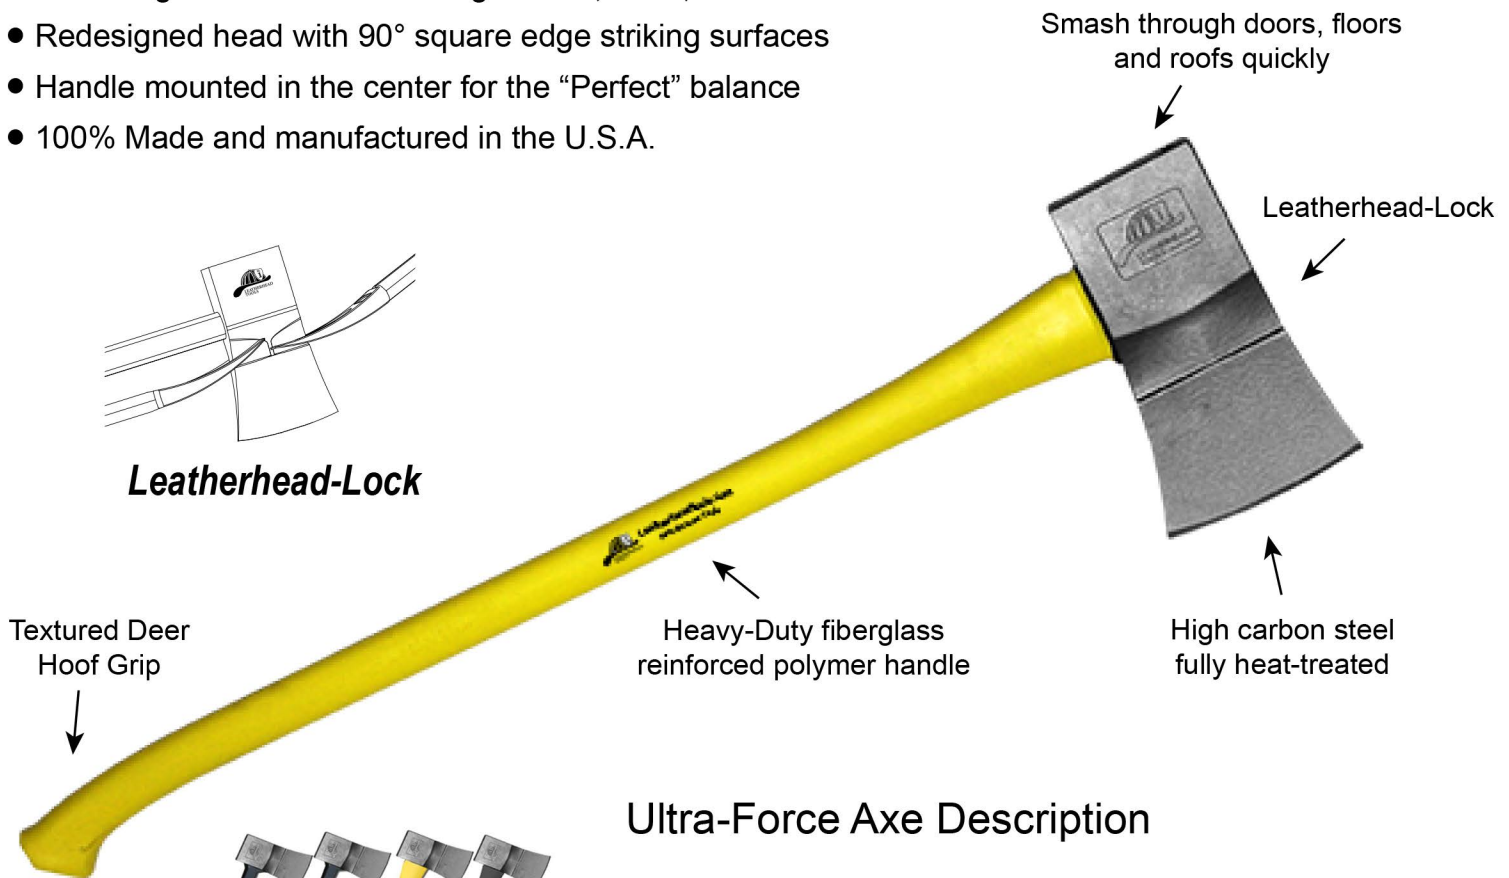

# ULTRA-FORCE AXE

## Leatherhead Ultra-Force Axe with Leatherhead-Lock

- Leatherhead-Lock adds pulling force when married to a halligan
- Ultra-Force® 8# Axe head made with special high-carbon steel
- Used for ventilation, forcible entry, overhaul and extrication
- Flat sledge end to smash through doors, roofs, walls and floors
- Redesigned head with 90° square edge striking surfaces
- Handle mounted in the center for the "Perfect" balance
- 100% Made and manufactured in the U.S.A.

**Leatherhead-Lock**