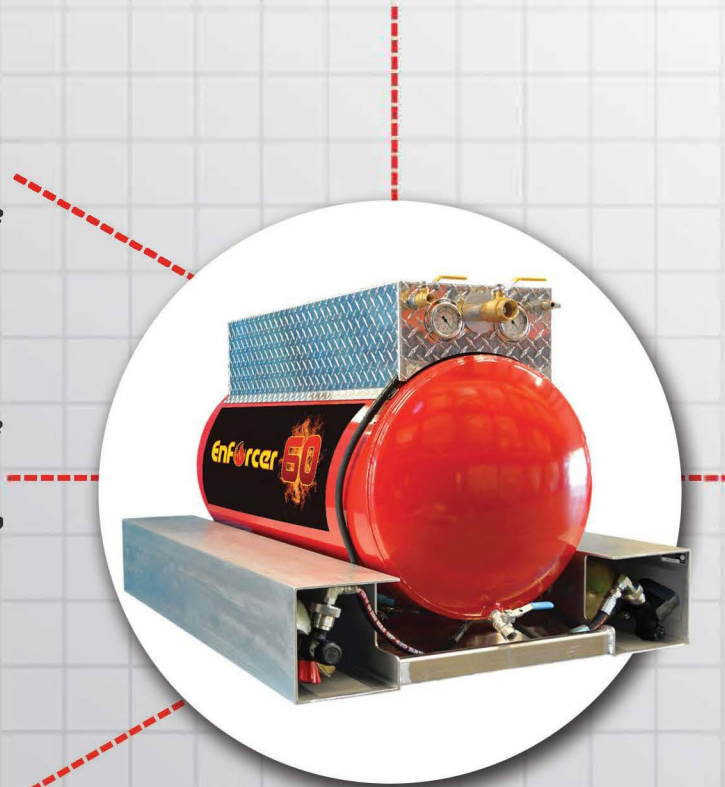

Enforcer® 60 is manufactured by EnforcerOne, LLC.
 Contact EnforcerOne for more details at
 678-788-8413 or info@enforcerone.com
 www.enforcerone.com

ENFORCER 60 CAFS

PRODUCT INFO:

The Enforcer 60 is an extremely versatile 60 gallon firefighting system that utilizes stored energy compressed foam technology and produces up to 1200 gallons of finished foam. Made for use with FIREBULL® Fluorine Free firefighting products. Also available in a wheeled cart UL 711 Certified 10:A and 60:B.

MAINTENANCE, REPAIR, and OPERATIONS

Maintenance Areas, Garage Areas, Disaster Relief, Flammable Liquid Storage

Performance

Pressure Vessel Capacity: 60 U.S. Gallons
 Finished Foam Capacity: 1200 U.S. Gallons
 Throw Distance: Up to 95 Feet
 Discharge Duration: up to 6 Minutes

General Specifications Standards

Pressure Vessel Construction:
 Stainless Steel to ASME Code or Aluminum to SAE-J10 Code
 Pressure Vessel Dimensions: 20" X 48"
 Fill Tower: 1 1/2"
 System Hoses:
 3000psi/6000psi Hard Rubber Hose
 Plumbing:
 All Stainless Steel with Brass Fill Cap
 Discharge Hose: 1" Lay Flat Hose 50' long
 Propellant Type: Nitrogen or Compressed Air
 Propellant Cylinder Capacity:
 Two 90 Cubic Ft Cylinder
 Propellant Cylinder Brackets: 8"sq tube slide compartments on Slide
 Discharge Nozzle: 1" Pistol Grip
 Discharge Nozzle Tip: Power Tip Technology

Dimensions

Height: 30.5"
 Width: 35"
 Length: 50"
 Empty Weight: 238 lbs
 Loaded Weight: 747 lbs

Additional Options

Available with Hose Reel
 Additional Nitrogen or Air Cylinders
 Additional Hose Available in 50' or 100' Sections
 Protective Cover
 4500psi SCBA 60 Minute Bottle System